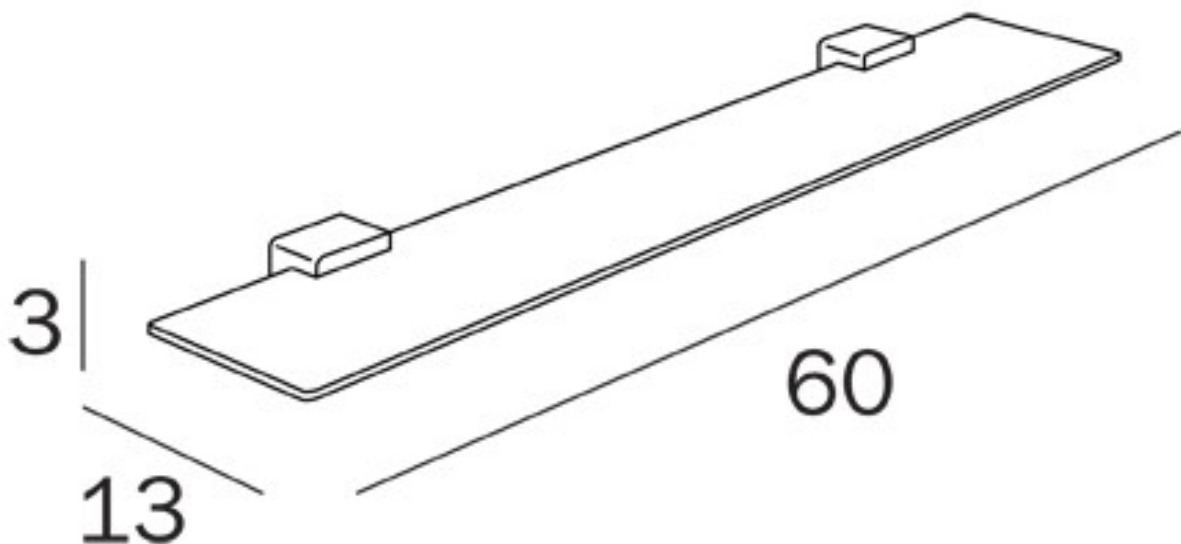

**LEA
GLASS SHELF**

Available Colours:
Chrome - A18090 CR

Manufactured in Italy

2 Year Replacement Warranty

Proudly imported and distributed by
Gro Agencies Pty Ltd
Unit 2 / 37 Howe St, Osborne Park, WA, 6017
P 08 9446 3288 E info@groagencies.com.au W www.groagencies.com.au